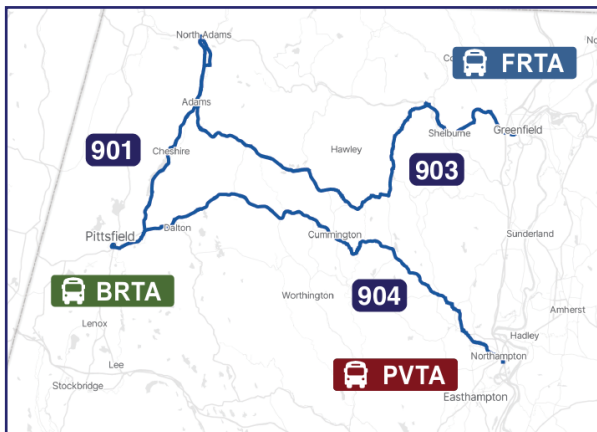

ANNOUNCING Link **4/1/3**

You asked. We listened. Comfortable bus travel across Western Mass.

Link413 is a regional bus service that gets you where you need to go across Western Mass. Three weekday bus routes connect all four counties—WiFi included!

Routes

Effective January 2026. Monday - Friday Only.

901 Pittsfield - North Adams
via MA Route 8

903 North Adams - Greenfield
via MA Routes 116, 112 and 2

904 Pittsfield - Northampton
via MA Route 9

Community Stops

Link413 provides service to the following communities: Adams, Ashfield, Charlemont, Cummington, Dalton, Goshen, Greenfield, North Adams, Northampton, Pittsfield, Plainfield, Savoy, Williamsburg, and Windsor along three dedicated bus routes.

Comfortable, Accessible Rides

All Link413 routes are comfortable highway-style commuter buses accessible to customers who use mobile devices. Each bus features supportive high-back seating and free Wi-Fi.

Track Your Bus

Riders can track the location of Link413 busses through the Transit mobile phone app. If you don't have it, you can download the app to your phone from transitapp.com.

Purchase Tickets

Buy all Link413 tickets through MassDOT's BusPlus+ mobile phone app. No advanced ticket reservations are ever required. No refunds.

If you don't have MassDOT's BusPlus+, you can download the app to your phone.

Ticket Prices (per trip)

Full Fare $10.00

Reduced Fare*..... $ 5.00

*Photo ID is required. Available to customers 60+ years old, with a Statewide Access Pass, or with a Medicare Card.

Free Fare**..... $ 0.00

**Available to children younger than 5 years old or customers with a Massachusetts Commission for the Blind ID card.